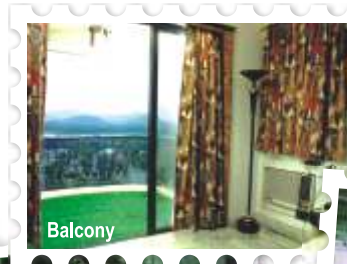

Meadowz

Multi-Purpose Landscapes

A neglected lawn, bald patch of garden, abrasive concrete, all of them put a dent to the aesthetics of any outdoor. Meadowz Instant Lawn provides the right solution to this problem. It breathes life into the aesthetics of every landscape.

Made from advanced polymer technology and developed in Japan, Meadowz Instant Lawns give you the benefits of a lawn, without any hassles. No mowing, watering or weeding. It offers you the luxury of beautiful green grass that looks natural, feels natural and stays green right through the year. Its green colour gives a very soothing effect.

Irrespective of the surface- concrete, paved or natural- Meadowz is easy to install to fit any shape or contour. Indoors or outdoors, just roll out on any surface for quick installation.

So get Meadowz and add a touch of beauty and magic to your surroundings.

Easy to install

Whatever be the surface- concrete or paved- Meadowz takes the shape of your imagination. Just cut it to any shape and fix it with Velcro, U-nails or common adhesives and it'll fit any slope, any contour.

All-weather friendly

Meadowz has a dual advantage. Firstly, on concrete it can be pasted easily. Secondly, it can be laid directly on soil.

Easy to clean

Sweep it, mop it, wash it or use the vacuum cleaner, Meadowz regains its fresh, clean look easily.