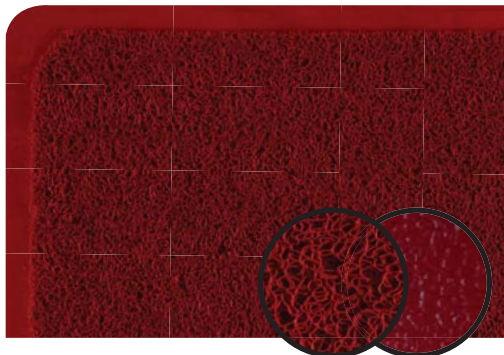

Duro Mats

World's Largest Selling Mats

HEALTH AT YOUR DOORSTEP

100% ANTI-SKID MATS WITH NATURAL ELASTOMER BASE

Duro Mat SOFT

- Excellent dirt scrapping capability
- Available in different colors
- Flossy base offers soft cushioning and comfort while standing

Duro Mat TURF

- Made from high quality polymer turfs to keep surface germs free
- Available in a variety of colors & sizes.

Duro Mat WIPE

- Made from high quality polymer with unique "Twin Blade Operation", helps in wiping out water and moisture
- Combination of aesthetics, strength and durability
- Maintenance free

SPECIAL FEATURES

DURO SOFT						
<p>Cushion feel with aesthetic design</p>	<p>Easy to Maintain</p>	<p>Odour - Free and Hygienic</p>	<p>Random loop structure with superior scraping</p>	<p>All Weatherproof</p>	<p>Recyclable</p>	
DURO TURF						
<p>High density of turf for powerful scraping effect</p>	<p>Devoid of curls</p>	<p>Settles dirt & muck, keeps surface neat and clean</p>	<p>Highly Durable</p>	<p>All Weatherproof</p>	<p>Recyclable</p>	
DURO WIPE						
<p>Odour - Free and Hygienic</p>	<p>Hassle-free trolley and strolley movement</p>	<p>Locks in dirt and wipes out water</p>	<p>Enhances safety/superior anti-slip movement</p>	<p>All Weatherproof</p>	<p>Recyclable</p>	