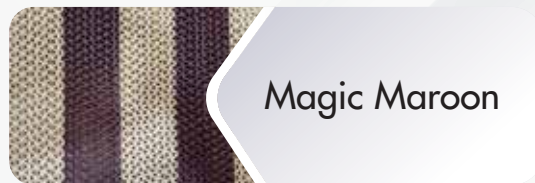

Duro MatTM
WIPE

Duro Mat Wipe

Wipe out the water and get rid of dust from your footwear, with our easy to clean and zero maintenance 'Duro Mat Wipe' mats.

Made with high-grade polymer, Duro Mat Wipe mats consist of **'Twin Blade Technology'**. This technology enables wiping away almost all the muck off the footwear in a single wipe. Its wavy and undulated polymer structure presents an unbeatable combination of aesthetics, strength & durability.

Available Colors:

Fire & Ice

Midnight Blue

Candy Red

Red Ash

Stone Grey

Magic Maroon

TIME TECHNOPLAST LTD.