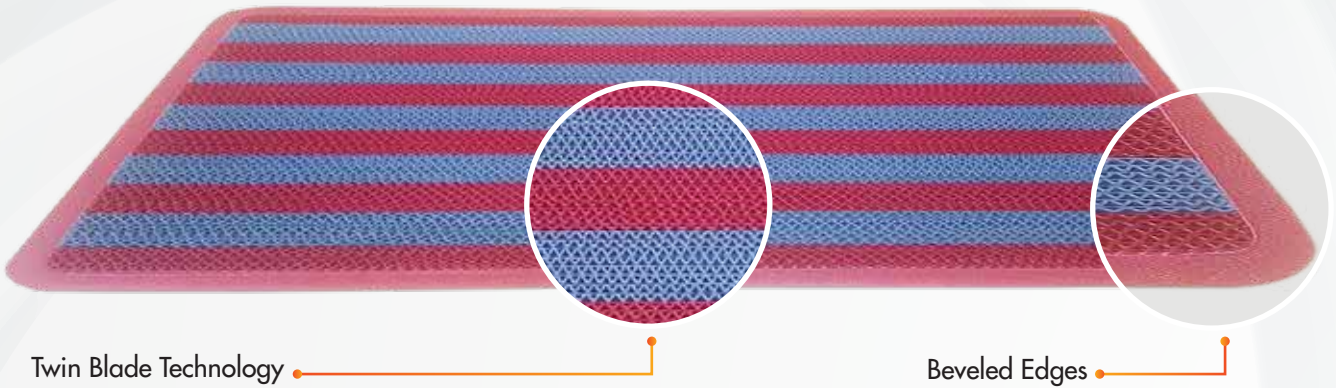

Duro MatTM
WIPE

Duro Mat Wipe

Wipe out the water and get rid of dust from your footwear, with our easy to clean and zero maintenance 'Duro Mat Wipe' mats.

Made with high-grade polymer, Duro Mat Wipe mats consist of **'Twin Blade Technology'**. This technology enables wiping away almost all the muck off the footwear in a single wipe. Its wavy and undulated polymer structure presents an unbeatable combination of aesthetics, strength & durability.

With 'Duro Mat Wipe' mats, soggy dampeners are no more a threat.

Twin Blade Technology

Easy Cleaning enabled by open structure.

Holds Little Pieces from floor surface.

Long life due to hightech product.

Allows dirt to fall through.

Restaurants

Trains and Luxury Coaches

Household: _____

Swimming Pool Areas

Bathroom Entrance

Balcony

Available Size:

Centimeter:	43 X 68	53 X 76	53 X 121
Inches:	17 X 27	21 X 30	21 X 48

Available Colors:

Fire & Ice

Midnight Blue

Candy Red

Red Ash

Stone Grey

Magic Maroon

TIME TECHNOPLAST LTD.