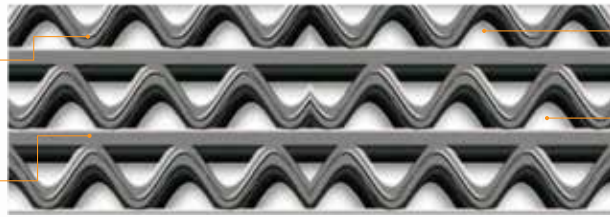

Duro MatTM
WIPE

Duro Mat Wipe

Wipe out the water and get rid of dust from your footwear, with our easy to clean and zero maintenance 'Duro Mat Wipe' mats.

Made with high-grade polymer, Duro Mat Wipe mats consist of **'Twin Blade Technology'**. This technology enables wiping away almost all the muck off the footwear in a single wipe. Its wavy and undulated polymer structure presents an unbeatable combination of aesthetics, strength & durability.

With 'Duro Mat Wipe' mats, soggy dampeners are no more a threat.

Twin Blade Technology

Easy Cleaning enabled by open structure.

Holds Little Pieces from floor surface.

Long life due to hightech product.

Allows dirt to fall through.